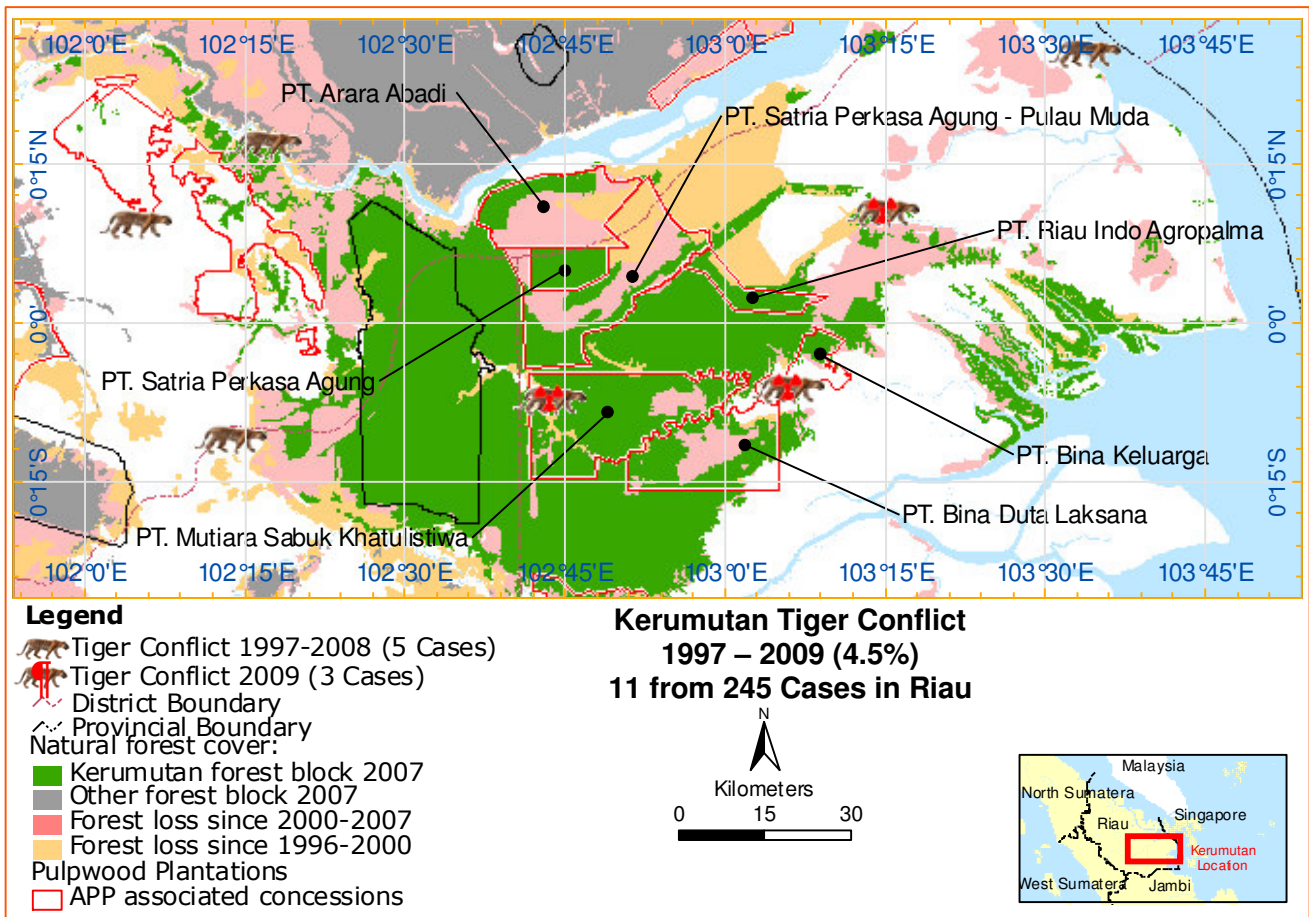

Maps and Data to Accompany Eyes on the Forest's Press Release (17 March 2009)

Map 1.—Human-tiger conflicts in Riau Province 1997-2009.

Table 1.—Human tiger conflicts in Riau Province 1997-2009.

Conflict type	1997	1998	1999	2000	2001	2002	2003	2004	2005	2006	2007	2008	2009	Total
Human injured by tiger	-	-	-	3	8	11	1	9	8	8	-	-	1	49
Human killed by tiger	1	2	1	3	14	16	2	8	6	2	-	-	-	55
Human experiencing shock after tiger attack	-	-	1	-	4	6	3	6	6	14	13	-	-	53
Livestock injured by tiger	-	-	-	-	-	-	-	-	1	1	-	1	-	3
Livestock preying by tiger	-	1	1	-	1	3	6	12	5	7	8	2	1	47
Tiger captured and relocated	-	-	-	-	-	4	4	2	1	3	3	-	-	17
Tiger found dead	-	-	-	-	-	-	-	1	-	-	1	-	-	2
Tiger killed by man	-	-	-	-	1	3	-	-	-	3	1	1	4	13
Tiger spotted	-	-	-	-	1	3	-	-	-	-	2	-	-	6
<b>TOTAL</b>	<b>1</b>	<b>3</b>	<b>3</b>	<b>6</b>	<b>29</b>	<b>46</b>	<b>16</b>	<b>38</b>	<b>27</b>	<b>38</b>	<b>28</b>	<b>4</b>	<b>6</b>	<b>245</b>

**Map 2.**—Human-tiger conflicts in Senepis area, Riau Province 1997-2009.

**Table 2.**—Human tiger conflicts in Senepis forest block 1997-2009.

Conflict type	1997	1998	1999	2000	2001	2002	2003	2004	2005	2006	2007	2008	2009	Total
Human injured by tiger	-	-	-	3	4	7	1	9	3	6	-	-	-	33
Human killed by tiger	-	-	-	2	6	11	-	6	-	2	-	-	-	27
Human experiencing shock after tiger attack	-	-	-	-	1	6	2	5	2	8	10	-	-	34
Livestock injured by tiger	-	-	-	-	-	-	-	-	-	-	-	1	-	1
Livestock preying by tiger	-	-	-	-	-	2	5	10	1	3	6	-	-	27
Tiger captured and relocated	-	-	-	-	-	4	4	2	-	1	3	-	-	14
Tiger found dead	-	-	-	-	-	-	-	1	-	-	-	-	-	1
Tiger killed by man	-	-	-	-	-	3	-	-	-	3	1	-	-	7
Tiger spotted	-	-	-	-	-	2	-	-	-	-	1	-	-	3
<b>Total</b>	0	0	0	5	11	35	12	33	6	23	21	1	0	147