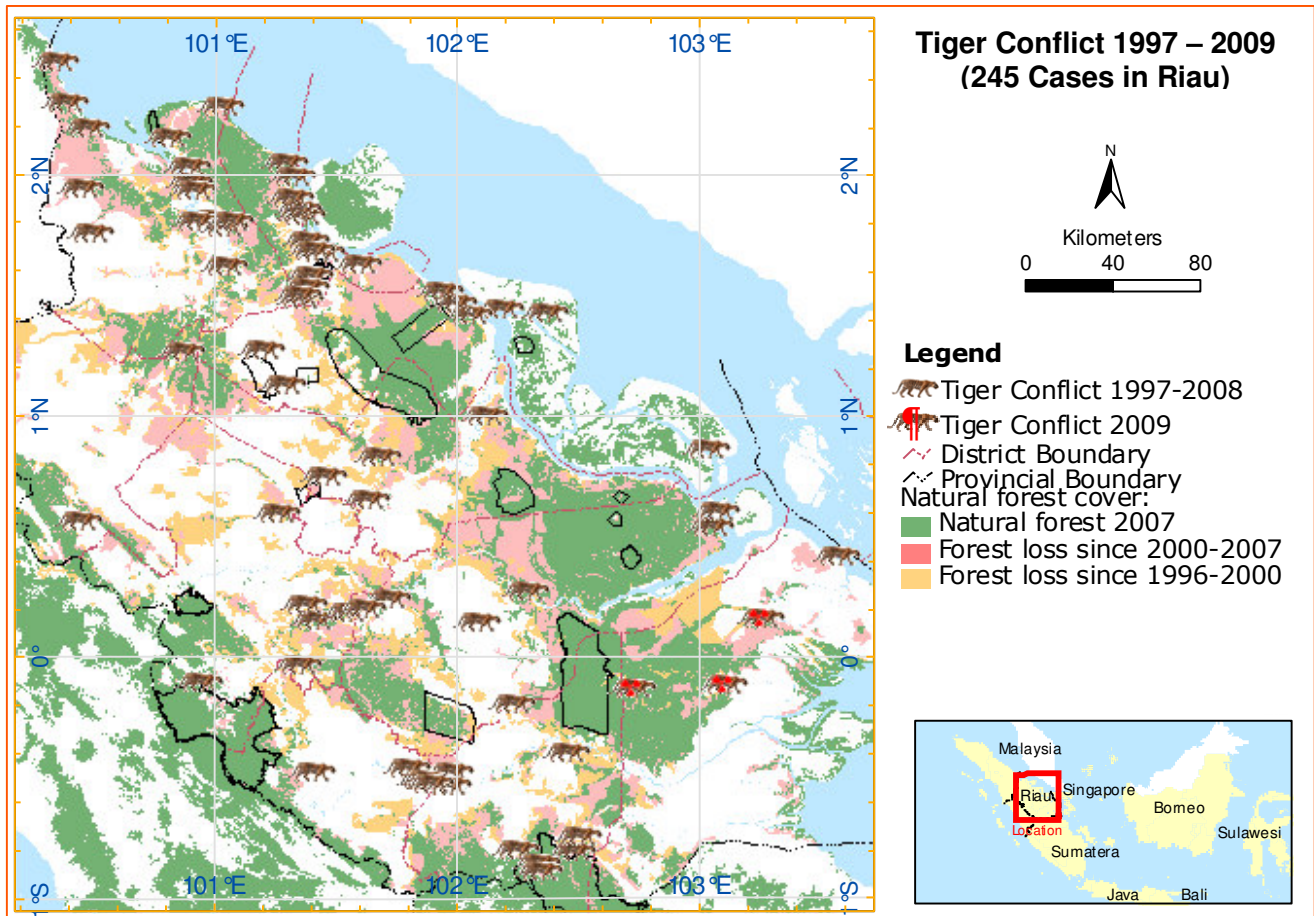

Maps and Data to Accompany Eyes on the Forest's Press Release (17 March 2009)

Map 1.—Human-tiger conflicts in Riau Province 1997-2009.

Table 1.—Human tiger conflicts in Riau Province 1997-2009.

Conflict type	1997	1998	1999	2000	2001	2002	2003	2004	2005	2006	2007	2008	2009	Total
Human injured by tiger	-	-	-	3	8	11	1	9	8	8	-	-	1	49
Human killed by tiger	1	2	1	3	14	16	2	8	6	2	-	-	-	55
Human experiencing shock after tiger attack	-	-	1	-	4	6	3	6	6	14	13	-	-	53
Livestock injured by tiger	-	-	-	-	-	-	-	-	1	1	-	1	-	3
Livestock preying by tiger	-	1	1	-	1	3	6	12	5	7	8	2	1	47
Tiger captured and relocated	-	-	-	-	-	4	4	2	1	3	3	-	-	17
Tiger found dead	-	-	-	-	-	-	-	1	-	-	1	-	-	2
Tiger killed by man	-	-	-	-	1	3	-	-	-	3	1	1	4	13
Tiger spotted	-	-	-	-	1	3	-	-	-	-	2	-	-	6
<b>TOTAL</b>	<b>1</b>	<b>3</b>	<b>3</b>	<b>6</b>	<b>29</b>	<b>46</b>	<b>16</b>	<b>38</b>	<b>27</b>	<b>38</b>	<b>28</b>	<b>4</b>	<b>6</b>	<b>245</b>

**Map 2.**—Human-tiger conflicts in Senepis area, Riau Province 1997-2009.

**Table 2.**—Human tiger conflicts in Senepis forest block 1997-2009.

Conflict type	1997	1998	1999	2000	2001	2002	2003	2004	2005	2006	2007	2008	2009	Total
Human injured by tiger	-	-	-	3	4	7	1	9	3	6	-	-	-	33
Human killed by tiger	-	-	-	2	6	11	-	6	-	2	-	-	-	27
Human experiencing shock after tiger attack	-	-	-	-	1	6	2	5	2	8	10	-	-	34
Livestock injured by tiger	-	-	-	-	-	-	-	-	-	-	-	1	-	1
Livestock preying by tiger	-	-	-	-	-	2	5	10	1	3	6	-	-	27
Tiger captured and relocated	-	-	-	-	-	4	4	2	-	1	3	-	-	14
Tiger found dead	-	-	-	-	-	-	-	1	-	-	-	-	-	1
Tiger killed by man	-	-	-	-	-	3	-	-	-	3	1	-	-	7
Tiger spotted	-	-	-	-	-	2	-	-	-	-	1	-	-	3
<b>Total</b>	0	0	0	5	11	35	12	33	6	23	21	1	0	147