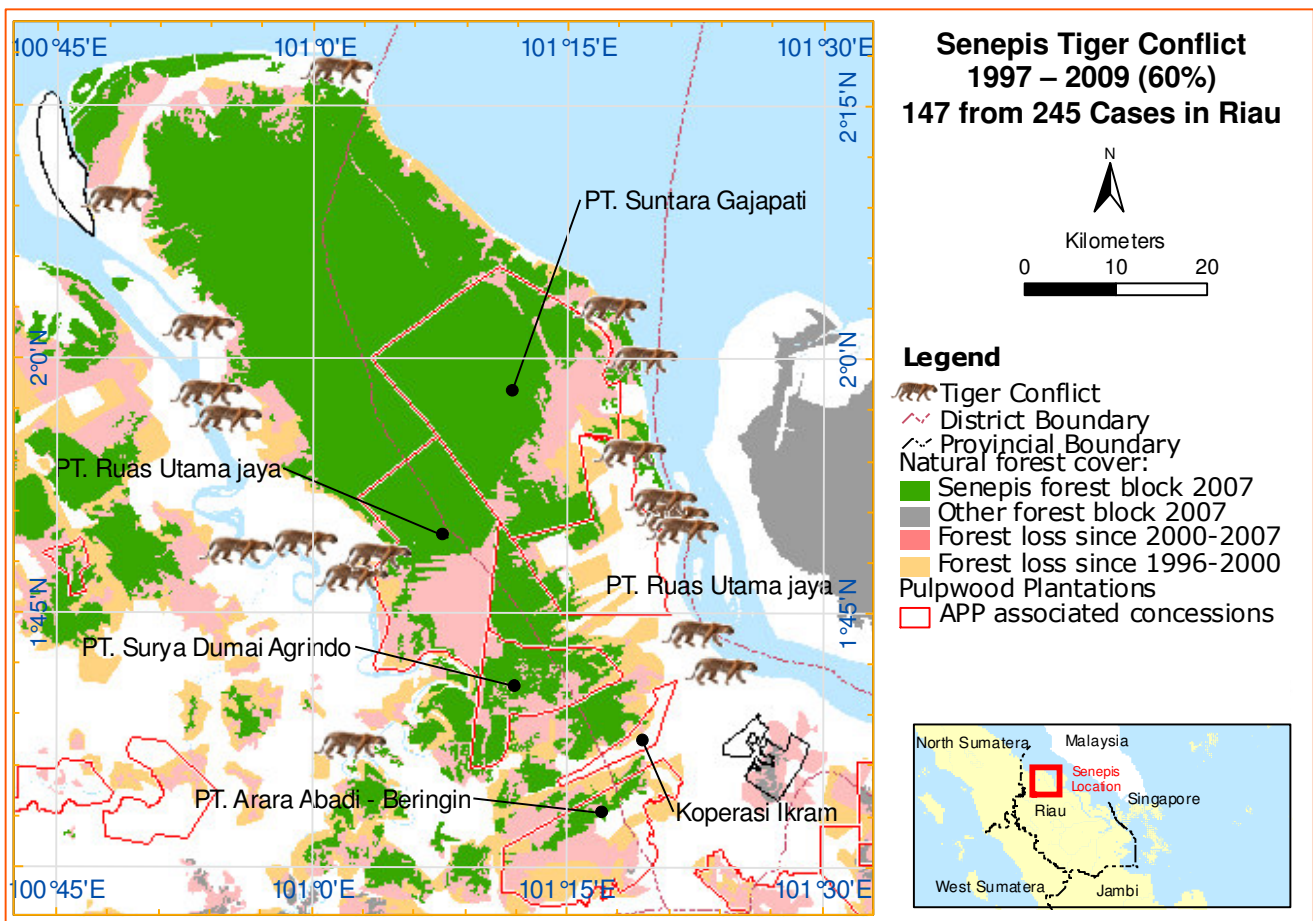

Maps and Data to Accompany Eyes on the Forest's Press Release (17 March 2009)

Map 1.—Human-tiger conflicts in Riau Province 1997-2009.

Table 1.—Human tiger conflicts in Riau Province 1997-2009.

Conflict type	1997	1998	1999	2000	2001	2002	2003	2004	2005	2006	2007	2008	2009	Total
Human injured by tiger	-	-	-	3	8	11	1	9	8	8	-	-	1	49
Human killed by tiger	1	2	1	3	14	16	2	8	6	2	-	-	-	55
Human experiencing shock after tiger attack	-	-	1	-	4	6	3	6	6	14	13	-	-	53
Livestock injured by tiger	-	-	-	-	-	-	-	-	1	1	-	1	-	3
Livestock preying by tiger	-	1	1	-	1	3	6	12	5	7	8	2	1	47
Tiger captured and relocated	-	-	-	-	-	4	4	2	1	3	3	-	-	17
Tiger found dead	-	-	-	-	-	-	-	1	-	-	1	-	-	2
Tiger killed by man	-	-	-	-	1	3	-	-	-	3	1	1	4	13
Tiger spotted	-	-	-	-	1	3	-	-	-	-	2	-	-	6
<b>TOTAL</b>	<b>1</b>	<b>3</b>	<b>3</b>	<b>6</b>	<b>29</b>	<b>46</b>	<b>16</b>	<b>38</b>	<b>27</b>	<b>38</b>	<b>28</b>	<b>4</b>	<b>6</b>	<b>245</b>

**Map 2.**—Human-tiger conflicts in Senepis area, Riau Province 1997-2009.

**Table 2.**—Human tiger conflicts in Senepis forest block 1997-2009.

Conflict type	1997	1998	1999	2000	2001	2002	2003	2004	2005	2006	2007	2008	2009	Total
Human injured by tiger	-	-	-	3	4	7	1	9	3	6	-	-	-	33
Human killed by tiger	-	-	-	2	6	11	-	6	-	2	-	-	-	27
Human experiencing shock after tiger attack	-	-	-	-	1	6	2	5	2	8	10	-	-	34
Livestock injured by tiger	-	-	-	-	-	-	-	-	-	-	-	1	-	1
Livestock preying by tiger	-	-	-	-	-	2	5	10	1	3	6	-	-	27
Tiger captured and relocated	-	-	-	-	-	4	4	2	-	1	3	-	-	14
Tiger found dead	-	-	-	-	-	-	-	1	-	-	-	-	-	1
Tiger killed by man	-	-	-	-	-	3	-	-	-	3	1	-	-	7
Tiger spotted	-	-	-	-	-	2	-	-	-	-	1	-	-	3
<b>Total</b>	0	0	0	5	11	35	12	33	6	23	21	1	0	147